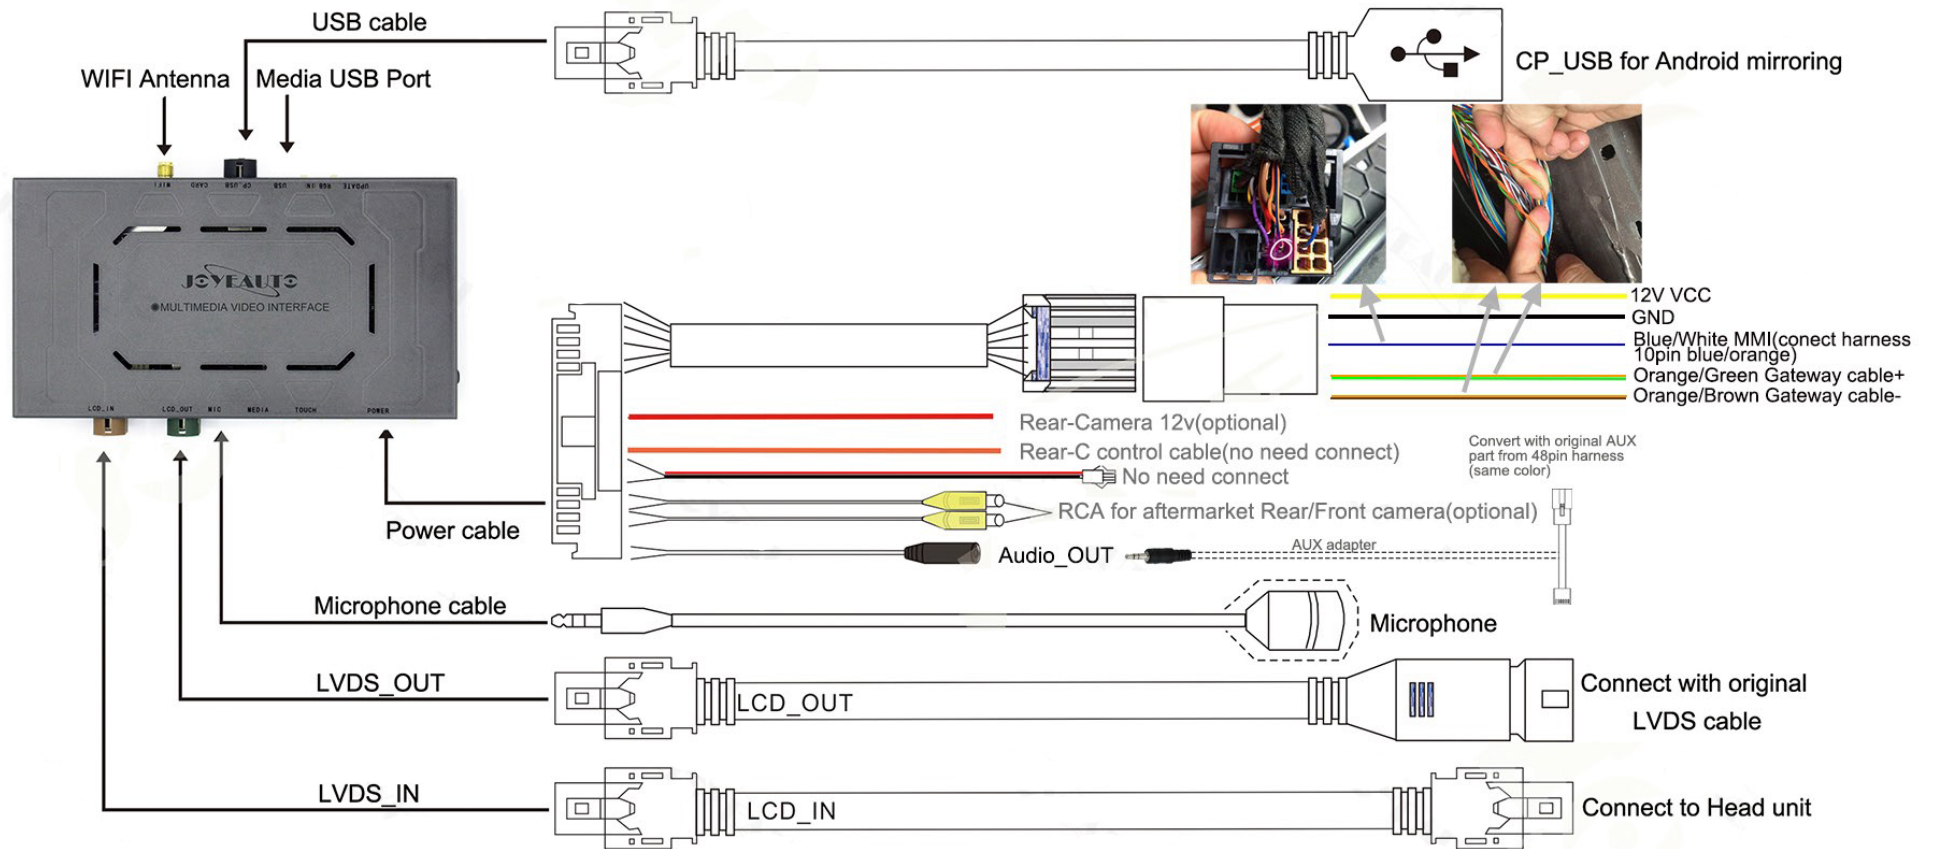

## Volkswagen Touareg 8" screen CarPlay Installation Diagram

Dip switch	Status	Description
2	ON	Touch correction(return to OFF after correction)
	OFF	no function
4	ON	Reverse Guideline OFF
	OFF	Reverse Guideline ON
6	ON	CVBS mode
	OFF	RGB mode(Default OFF)
8	ON	Original camera
	OFF	Aftermarket camera

1,3,5,7 no function, ignore.